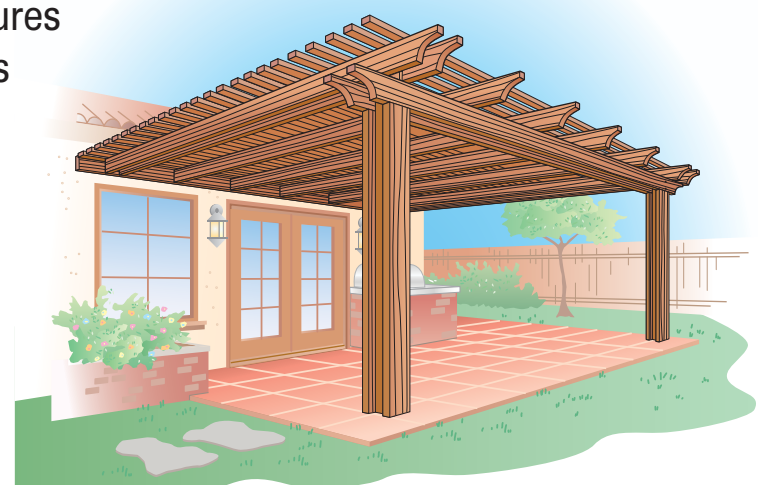

The Coronado offers a light, open style cover while providing ample shade.

Starting at... **\$635***

THE CORONADO

Our patio cover program can price out your size, material choices, posts, hardware and milling in minutes! Mix and Match options to build an affordable cover that meets your needs.

Aluminum Patio Covers

Starting at **\$953**
10'x12' Lattice or Solid Cover

Low Maintenance Customizable • Teflon Surface Protector • DIY Kits Or You Can Have it Installed

The Catalina features large main beams that are further enhanced with fascia.

Starting at... **\$688***

THE CATALINA

The Capistrano exhibits a heavy beam and rafter design.

Starting at... **\$844***

*10'x12' Rough Fir, Standard Options, Stain not included in price.

THE CAPISTRANO

Let Us Help You Get it Installed