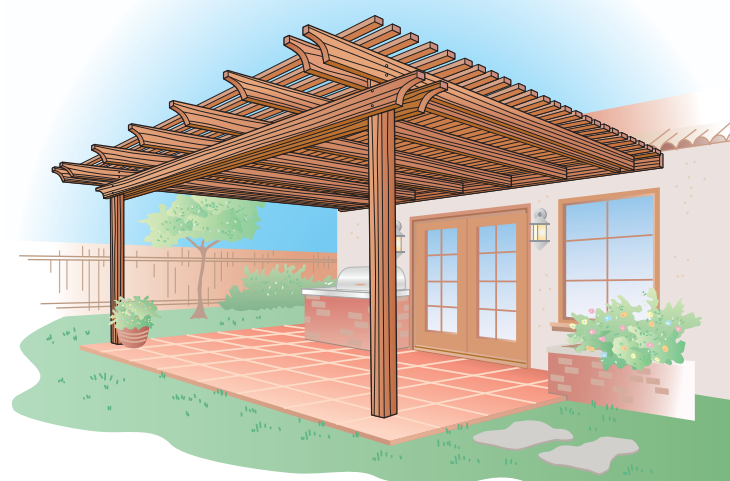

Garden Boxes Available:

2x4'	\$121.99	Wheel Base ...	\$69.99
2x6'	\$134.99	Wheel Base ...	\$79.99
4x4'	\$144.99	Leg Kit	\$86.89
4x6'	\$162.99	Leg Kit	\$119.99
4x8'	\$179.99	Leg Kit	\$149.99

Make it Easy to Move with a Wheeled Base Kit... Raise Them Up with Our Leg Kits

Wheel Kit

Leg Kit

Build Your Own **Rustic Box** with 2' x 12' Redwood **\$2.99** LN FT

Patio Cover Packages

Design your own patio cover package! You pick the material, hardware, color and style and we can quote it out in minutes!

The Coronado offers a light, open style cover while providing ample shade.

Starting at... **\$635***

THE CORONADO

Our patio cover program can price out your size, material choices, posts, hardware and milling in minutes! Mix and Match options to build an affordable cover that meets your needs.

Aluminum Patio Covers

Starting at **\$953**
10'x12' Lattice or Solid Cover

Low Maintenance Customizable • Teflon Surface Protector • DIY Kits Or You Can Have it Installed

The Catalina features large main beams that are further enhanced with fascia.