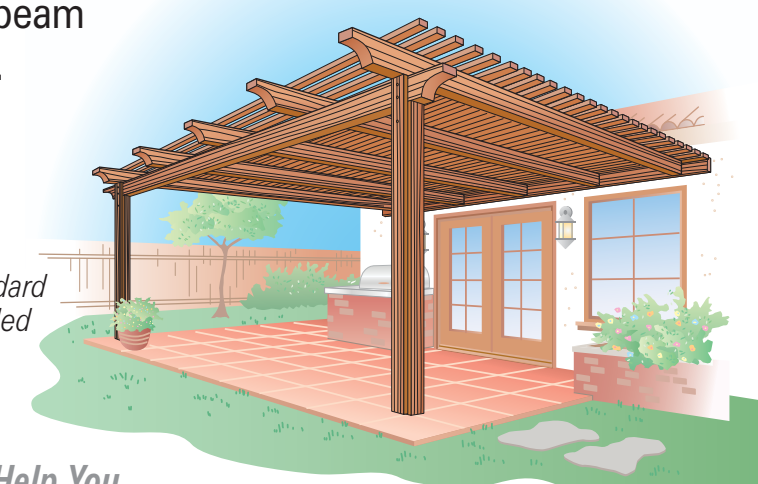

Aluminum Patio Covers

Starting at **\$953**
10'x12' Lattice or Solid Cover

Low Maintenance Customizable • Teflon Surface Protector • DIY Kits Or You Can Have it Installed

The Catalina features large main beams that are further enhanced with fascia.

Starting at... **\$688***

THE CATALINA

The Capistrano exhibits a heavy beam and rafter design.

Starting at... **\$844***

*10'x12' Rough Fir, Standard Options, Stain not included in price.

THE CAPISTRANO

Let Us Help You Get it Installed